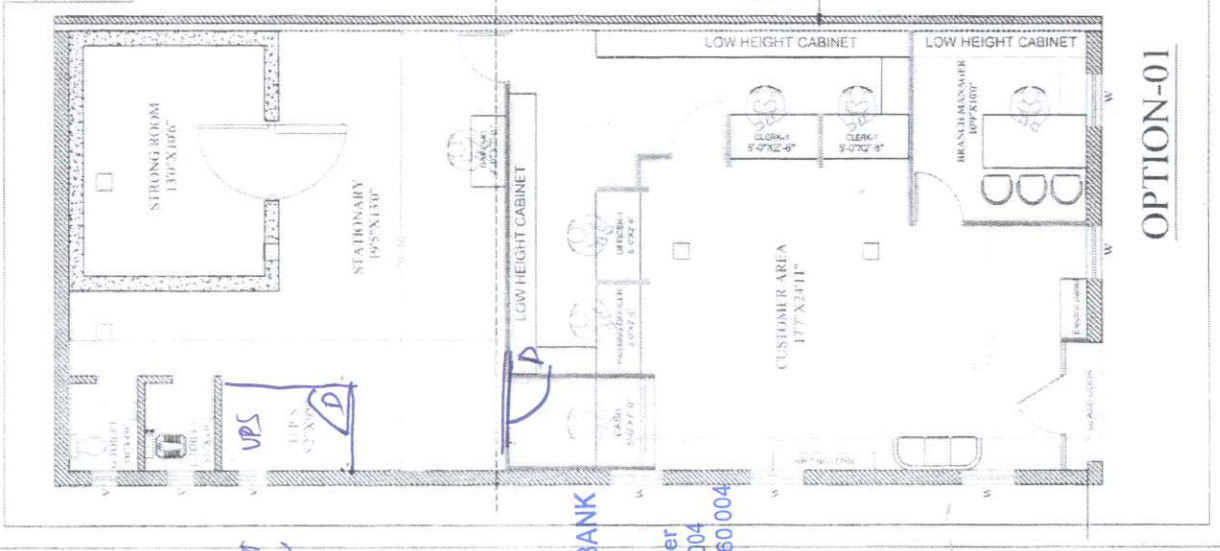

Atishayam
Security
Sr. mngt

MD. AASHIQUE ALI
Sr. mngt

General Manager

CARPET AREA:- 1376

PROJECT:-
INTERIOR OF
CANARA BANK
BEDA BRANCH.

CLIENT:-
CANARA BANK
Circle office,
4th floor, Luv Kush Tower,
Exhibition Road
Patna-800001.

DRAWN:-
MD.AASHIQUE ALI

DRAWING TITLE:-
FURNITURE LAYOUT

SCALE:- N.T.S.
DATE:- 07.10.2024

ARCHITECT :-
SHEKHAR & ASSOCIATES
* Architects * Engineers * Interior
Designers *
Punjab National Bank Building,
Exhibition Road Roundabout.
Patna. Mob.-
9709909842, 7903248626.

COLOR CODE
RED: FULL HEIGHT PARTITION
ORGY: FULL HEIGHT GLASS PARTITION
PINK: FULL HEIGHT SOLID PARTITION
GREEN: LOW HEIGHT PARTITION
ORGY: LOW HEIGHT
ORGY: LOW HEIGHT CONSTRUCTION

OPTION-01

Layout is Approved Subject to
compliance of observations made vide
Ref. No. 1404/2024-25
Date: 25/11/2024.