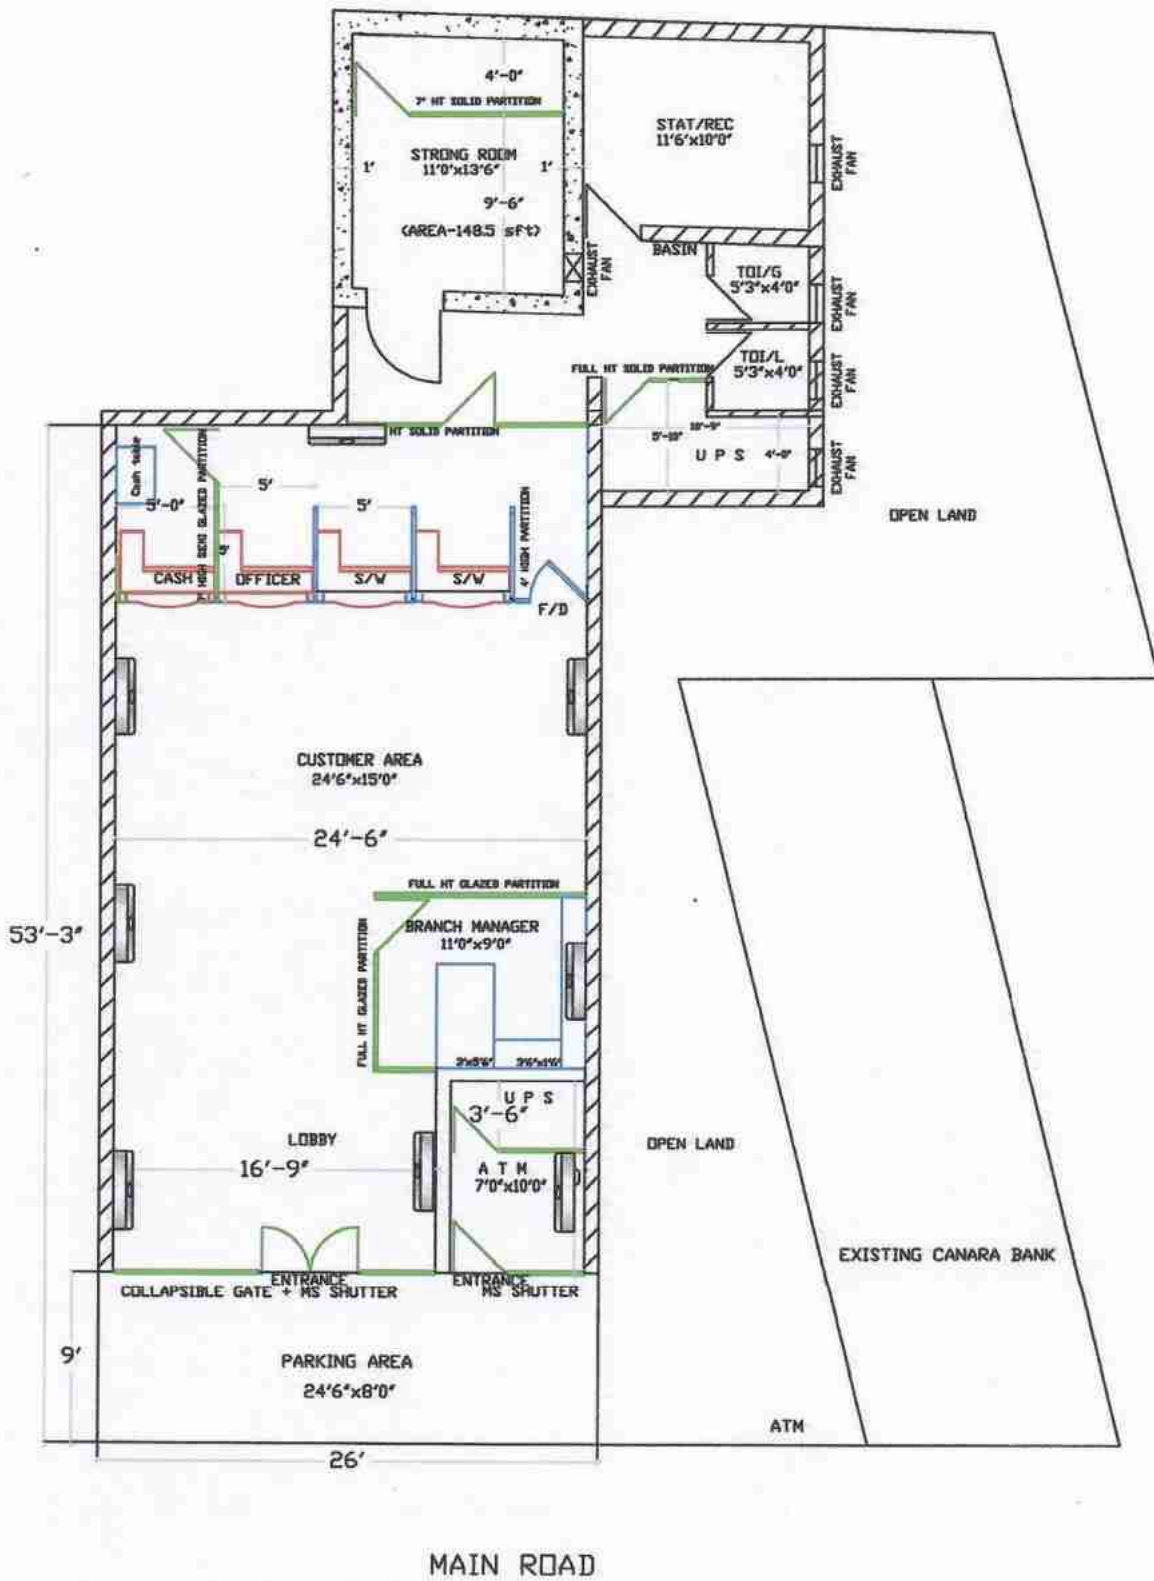

CLIENTS:
CANARA BANK
MAIN ROAD
NAGARGADN, RAIPUR

DEALT:
M.J.

DATE:
22.11.2025

DRG. NO.
05

SCALE:
NTS

TITLE :
AC LAYOUT

NICON INDIA
34, GURUKUL COMPLEX, KALIBADI ROAD
RAIPUR. (C.G.)
TEL : 2225408