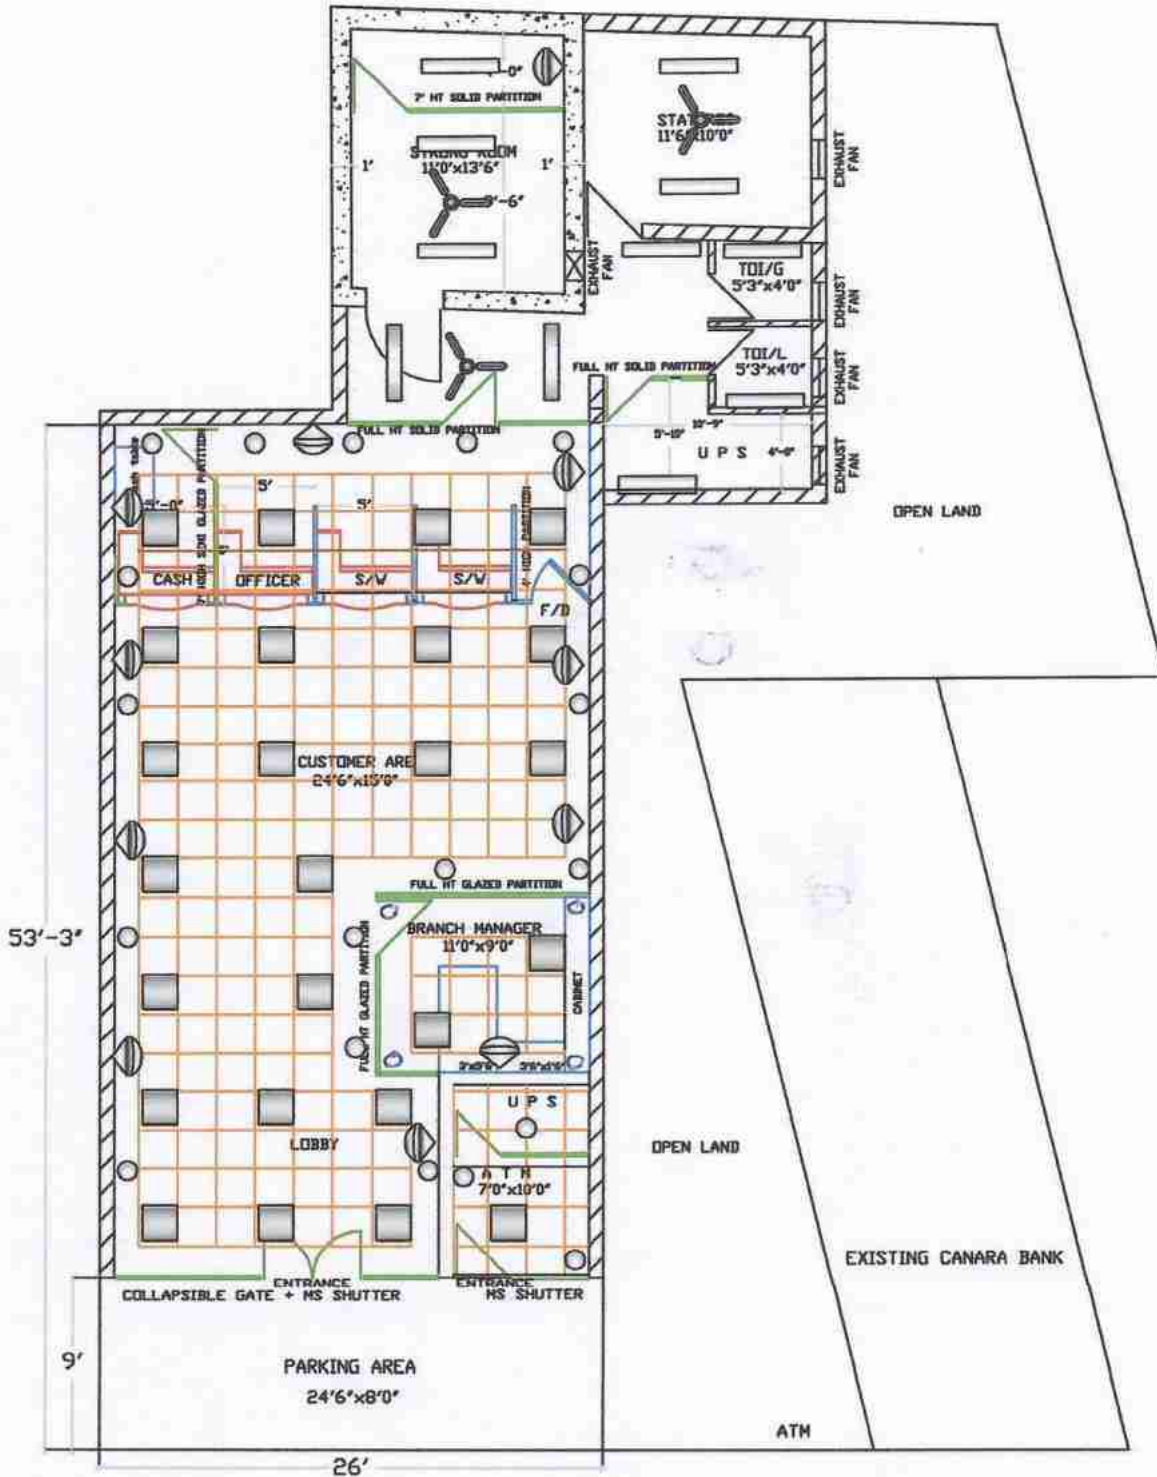

CLIENTS:  
 CANARA BANK  
 MAIN ROAD  
 NAGARGAON, RAIPUR

DEALT:  
 M.J.

DATE:  
 22.11.2025

DRG. NO.  
 02 R/2

SCALE:  
 NTS

TITLE :  
 INTERIOR LAYOUT

NICON INDIA  
 34,GURUKUL COMPLEX, KALIBADI ROAD  
 RAIPUR. (C.G.)  
 TEL : 2225408