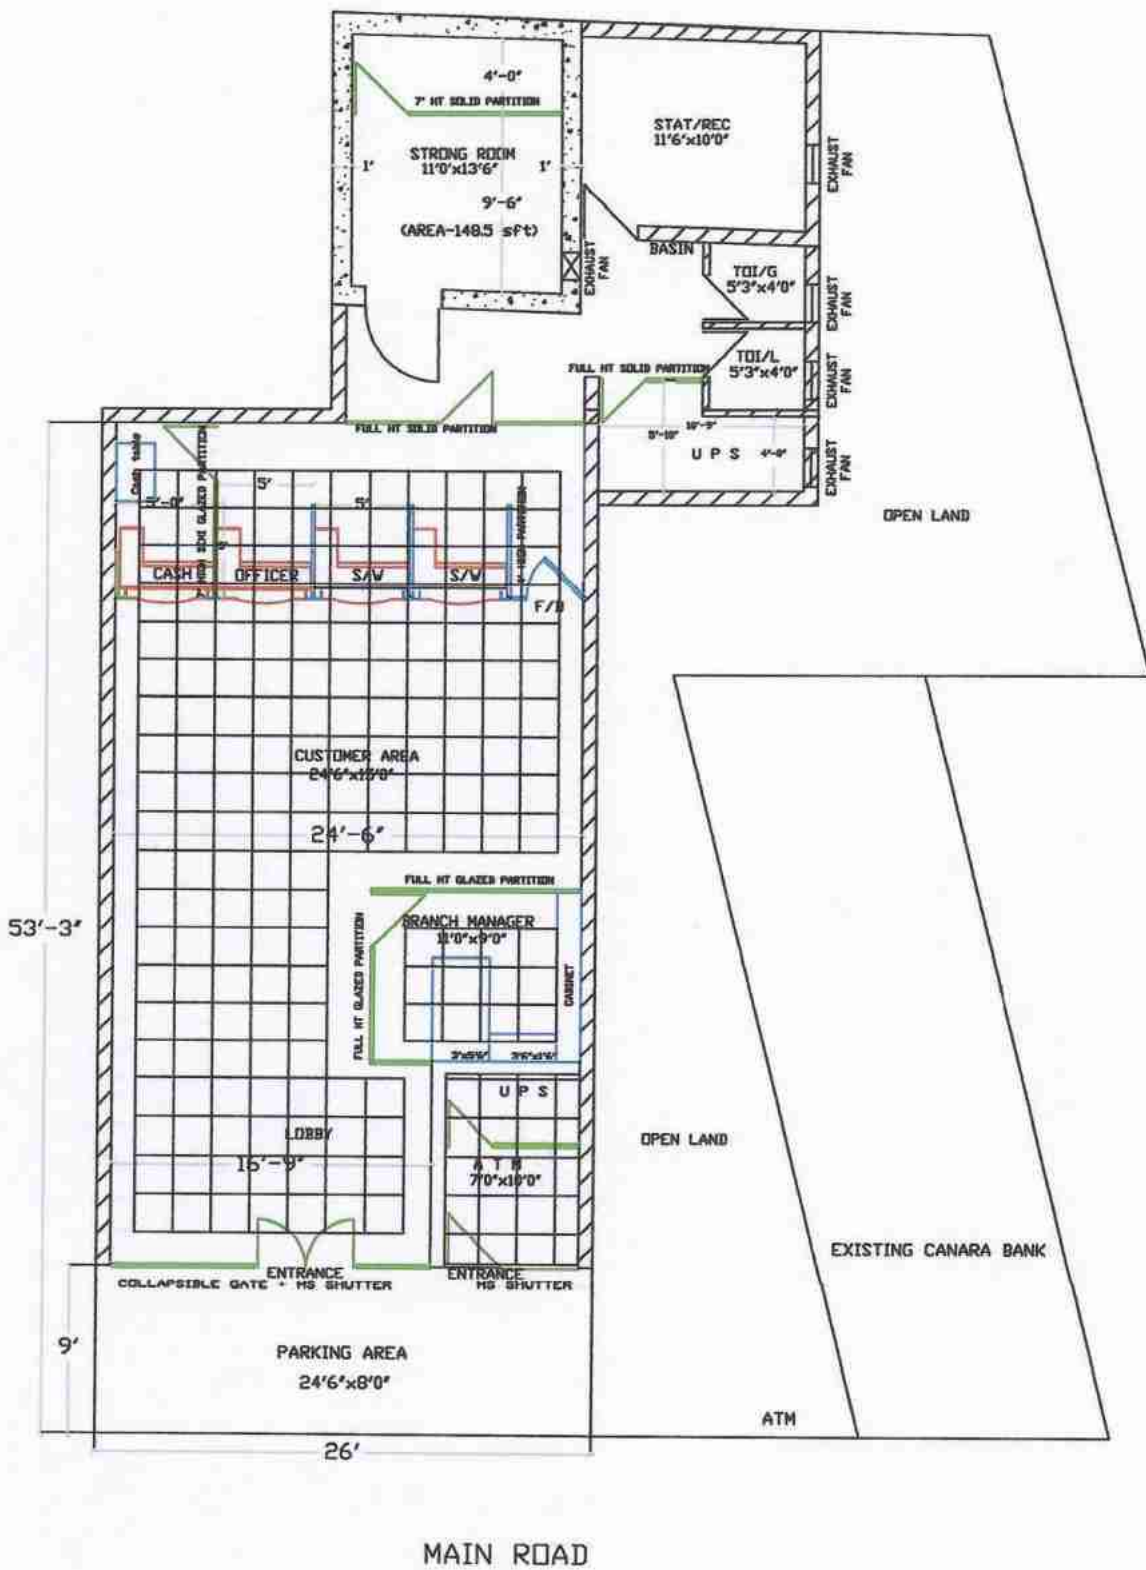

CLIENTS:  
CANARA BANK  
MAIN ROAD  
NAGARGAON, RAIPUR

DEAL T:  
M.J.

DATE:  
22.11.2025

DRG. NO.  
03

SCALE:  
NTS

TITLE :  
FALSE CEILING LAYOUT

NICON INDIA  
34, GURUKUL COMPLEX, KALIBADI ROAD  
RAIPUR, (C.G.)  
TEL : 2225408