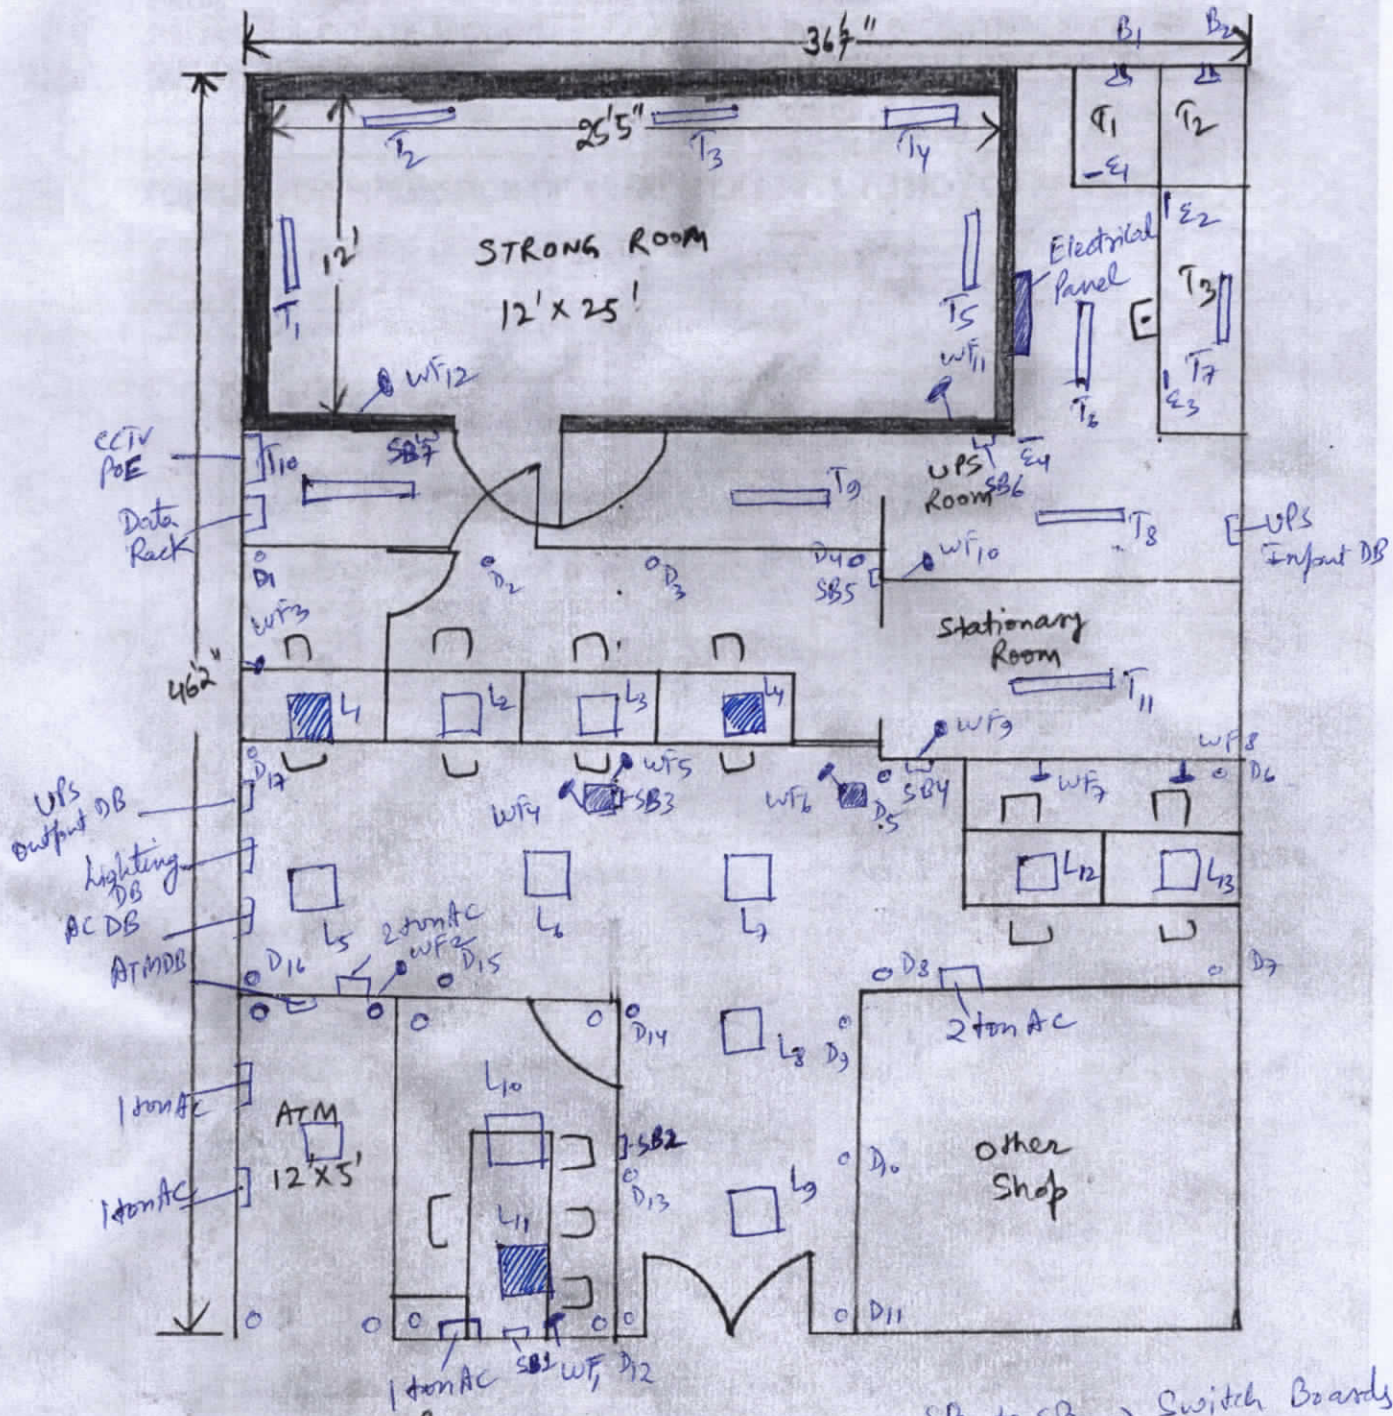

Manish
 Manish Kumar Singh
 TPO (39309) 873987

BRAMBEY

Mamish
 Mamish Kamal Singh
 TPO (89309) 873987

WF, to WF12 -
 Wall Mounted Fan

E1 to E4 -> 225mm
 exhaust fan

- SB₁ to SB₇ -> Switch Boards
- L₁ to L₁₃ -> 36W 2'x2' LED lights
- D₁ to D₁₇ -> 12W LED Downlights
- T₁ to T₁₁ -> 22W LED Tubelight
- B₁, B₂ -> 12W LED Bulb
- 1 no. 1ton AC
- 2 nos. 2ton AC
- 2 nos. 1ton AC for ATM
- ▨ -> UPS lights