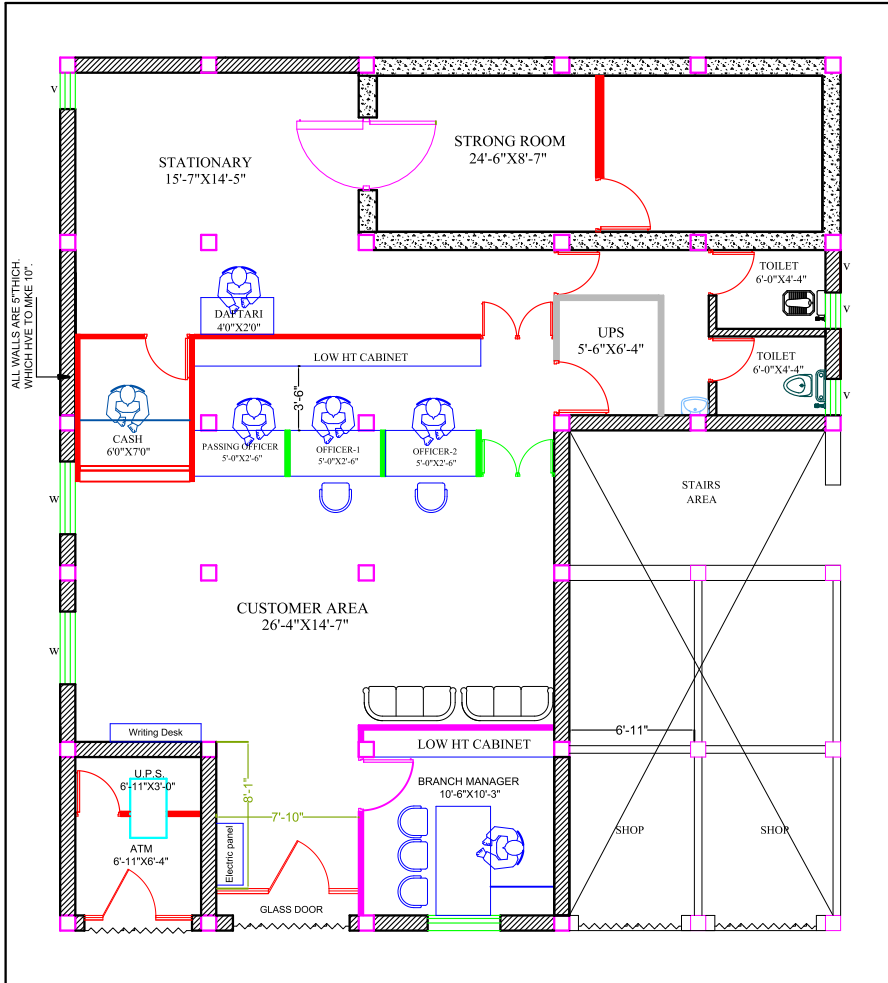

### DRAWING TITLE:- FURNITURE LAYOUT PLAN

SCALE:-

N.T.S.

NORTH:-

DATE:- 27-06-2025

REVISE DATE:- 12.07.2025

### GROUND FLOOR