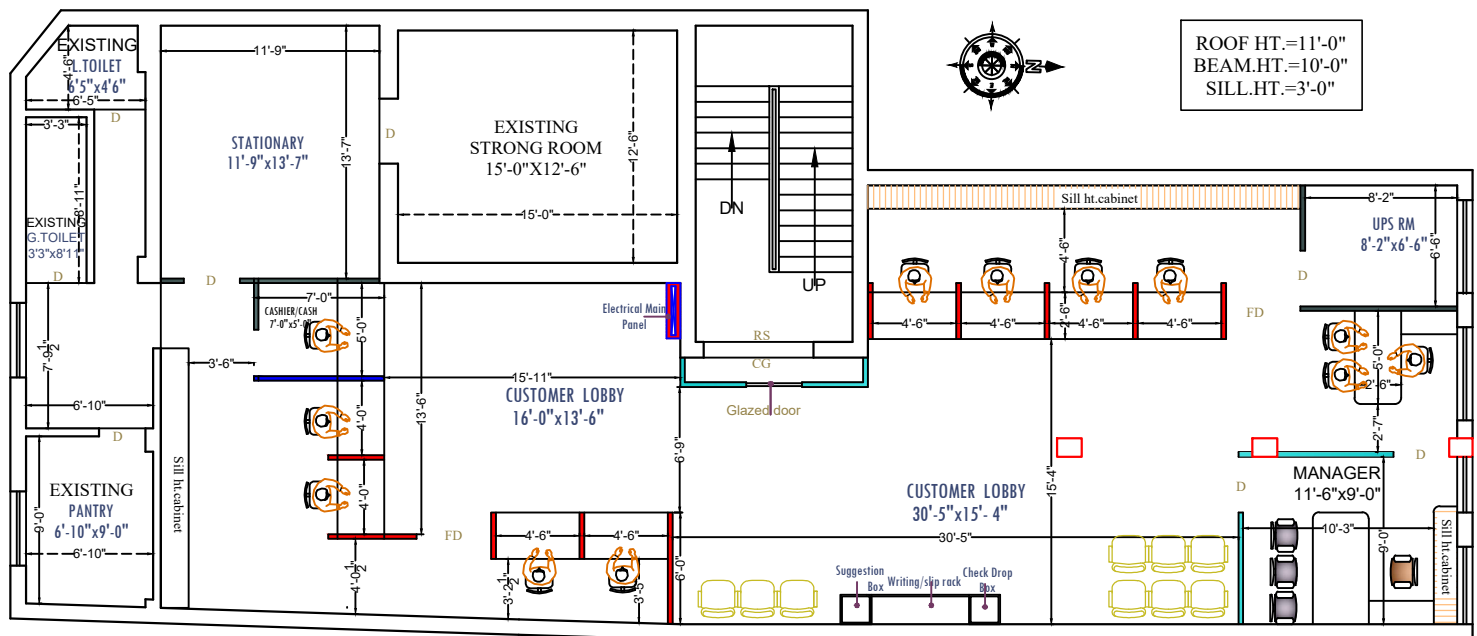

	HALF HT PARTITION
	7' HT PARTITION
	SEMI GLAZED FULL HT PARTITION
	SOLID FULL HT PARTITION

FIRST FLOOR PLAN

Internal

PROJECT:-			
<b>PROPOSED INTERIOR LAYOUT OF CANARA BANK</b> <b>AT- SARAIYAGANJ MUZAFFARPUR</b>			
REVISION:-			
NO.	Date :-		
Re/REV-01	23/05/2025		
Sheet title :-			
<b>FURNITURE LAYOUT PLAN</b>			
Scale :-	Date :-	Drawn by :-	Checked by :-
N.T.S	23/05/2025	RAHUL SINGH	Ar. Amit Kumar
ARCHITECT :-			
		<b>ARTCON DESIGN CONSULTANTS</b> <small>ARCHITECTS ENGINEERS          INTERIOR DESIGNERS COMPUTER AIDED DESIGN          G-04 Laxmi Palace, Mitra Compound, Boring Road . Patna . 800001          +91 9831723771, amikumar73@gmail.com          +91 9386717726 artcondesignconsultants.com</small>	